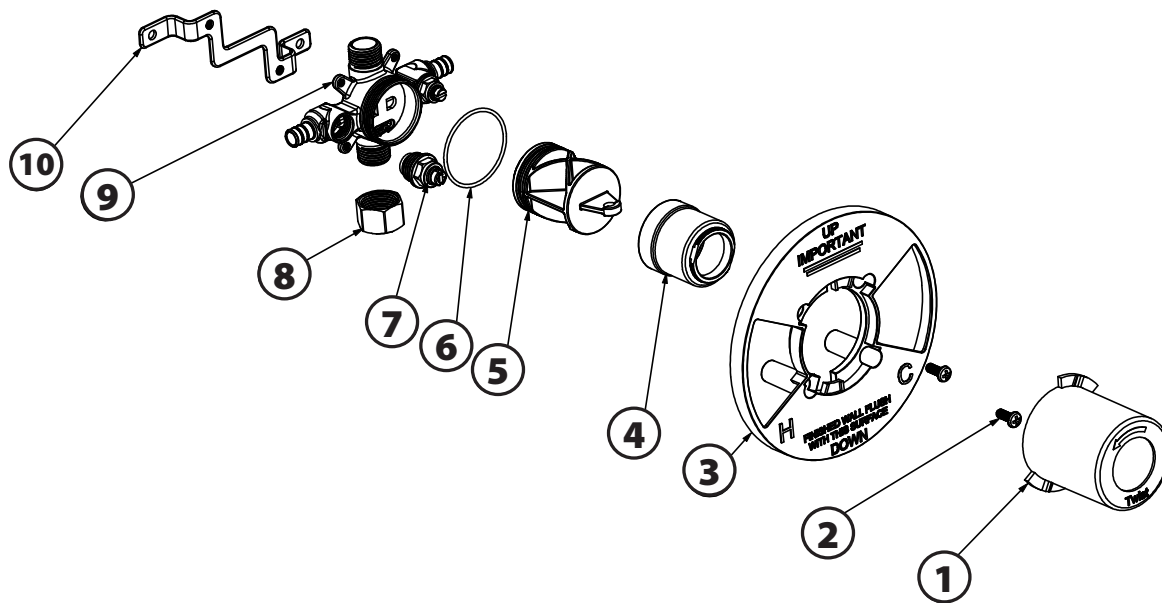

Part #	Replacement Part	Name
1	111340211008	Cover
2	C0_19UNC24X0_587X01	Screw
3	111340211007	Escutcheon
4	111340211001	Nut
5	DT-001	Plug
6	R41X1_78X03	O-ring
7	JZ-001	Stop Valve
8	L21X14_5X01G	Nut
9	111340081013-3	Body
10	111340081016	Support